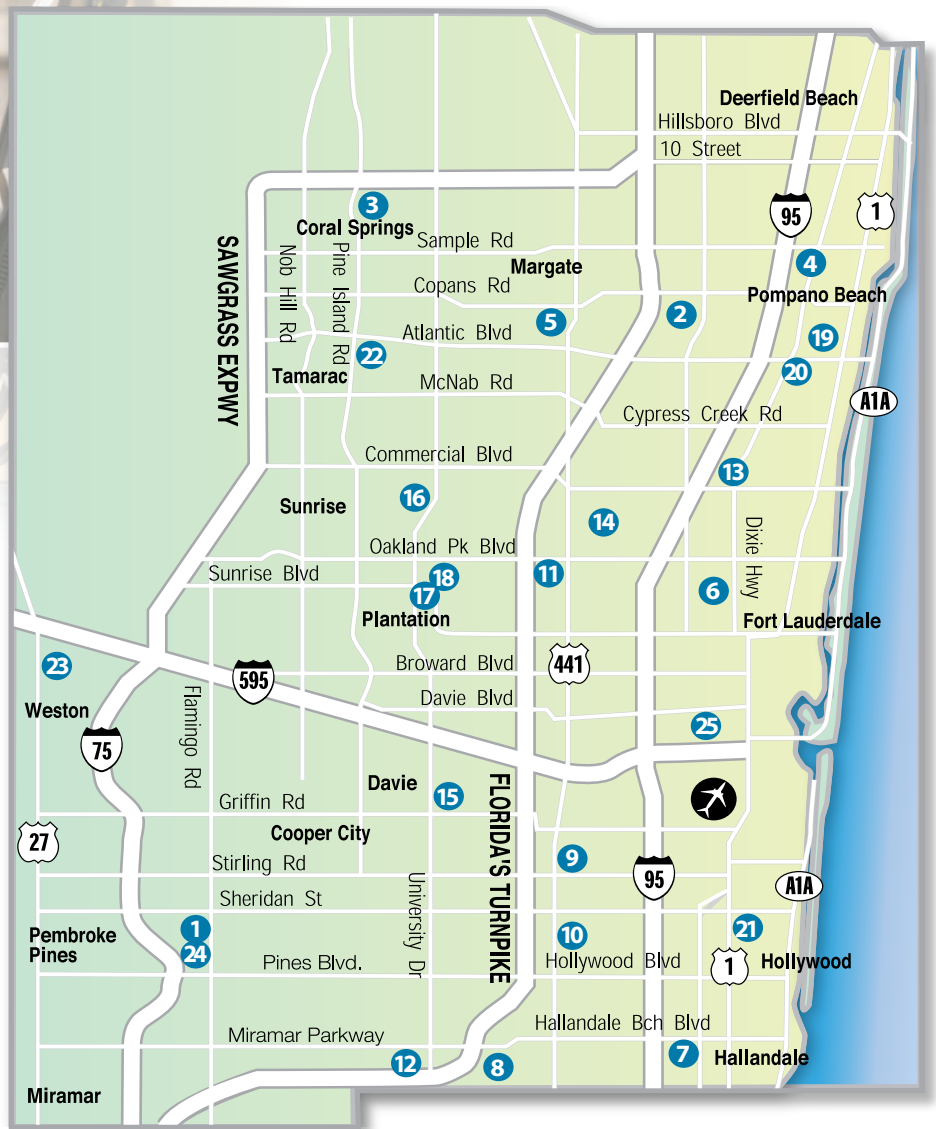

1 **Broward Community School Pembroke Pines**
Page 5
12800 Taft St.
Pembroke Pines, FL 33028
(754) 323 - 0760

2 **Charles Drew Family Resource Center**
Page 5
2600 NW 9th Court
Pompano Beach, FL 33069
(754) 321 - 6700

3 **Coral Springs Middle Community School**
Page 5
10300 W Wiles Rd
Coral Springs, FL 33076
(754) 322 - 3070

4 **Crystal Lake Middle Community School**
Page 5
3551 NE 3rd Ave
Pompano Beach, FL 33064
(754) 322 - 3170

5 **Dave Thomas Education Center**
Page 6
6300 NW 18th Street
Margate, FL 33063
(754) 322 - 6931

6 **Fort Lauderdale Community School**
Page 6
1619 NE 4th Ave
Fort Lauderdale, FL 33305
(754) 321 - 1325

7 **Gulfstream Community School**
Page 7
120 SW 4th Ave
Hallandale, FL 33009
(754) 323 - 4730

8 **Henry D. Perry Education Center**
Page 7
3400 Wildcat Way
Miramar, FL 33023
(754) 321 - 7050

9 **Hollywood Hills High Community School**
Page 7
5400 Stirling Road
Hollywood, FL 33021
(754) 323 - 1150

10 **Offsite: Hispanic Unity of Florida**
Page 7
5811 Johnson Street,
Hollywood, FL 33021
(754) 323 - 1150

11 **Lauderhill CS at Park Lakes Learning Center**
Page 8
4747 NW 14th St
Lauderhill, FL 33313
(754) 322 - 5650

12 **Miramar High Community School**
Page 8
3601 SW 89th Ave
Miramar, FL 33025
(754) 323 - 1450

13 **Northeast High Adult and Community School**
Page 8
700 NE 56th St
Oakland Park, FL 33334
(754) 322 - 1650

14 **Offsite: Boyd Anderson**
Page 8
3050 NW 41st Street
Lauderdale Lakes, FL 33309
(754) 322 - 1650

15 **Nova Community School**
Page 9
3600 College Ave
Davie, FL 33314
(754) 323 - 1740

16 **Piper High Community School**
Page 9
8000 NW 44th St
Sunrise, FL 33351
(754) 322 - 1800

17 **Plantation High Community School**
Page 10
6901 NW 16th St
Plantation, FL 33313
(754) 322 - 1950

18 **Offsite: Village Multipurpose Center**
Page 10
2240 NW 68th Ave
Sunrise, FL 33313
(754) 322 - 1950

19 **Pompano Administrative Center**
Page 10
610 NE 13th Ave
Pompano Beach, FL 33060
(754) 321 - 6750

20 **Pompano Beach Middle Community School**
Page 11
310 NE 6th Street
Pompano Beach, FL 33060
(754) 322 - 4270

21 **South Broward High Community School**
Page 11
1901 N Federal Hwy
Hollywood, FL 33020
(754) 323 - 1900

22 **Taravella Community School**
Page 12
10600 Riverside Dr
Coral Springs, FL 33071
(754) 322 - 2400

23 **Tequesta Trace Middle Community School**
Page 12
1800 Indian Trace
Weston, FL 33326
(754) 323 - 4470

24 **Walter C. Young Middle Community School**
Page 14
901 NW 129th Ave
Pembroke Pines, FL 33028
(754) 323 - 4570

25 **Whiddon - Rogers Education Center**
Page 14
700 SW 26th St
Fort Lauderdale, FL 33315
(754) 321 - 7550