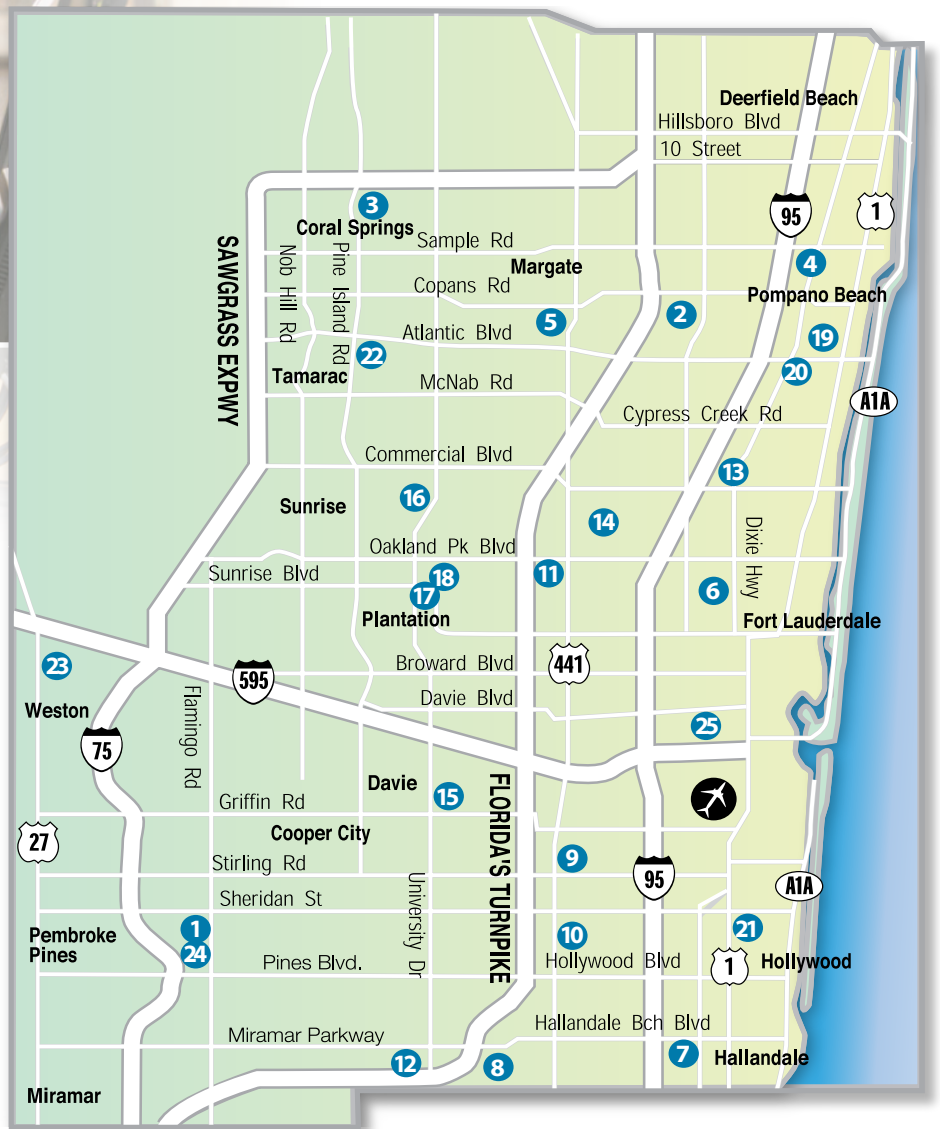

Like Us On Facebook

Table of Contents

1 **Broward Community School Pembroke Pines**
Page 5
 12800 Taft St.
 Pembroke Pines, FL 33028
 (754) 323 - 0760

2 **Charles Drew Family Resource Center**
Page 5
 2600 NW 9th Court
 Pompano Beach, FL 33069
 (754) 321 - 6700